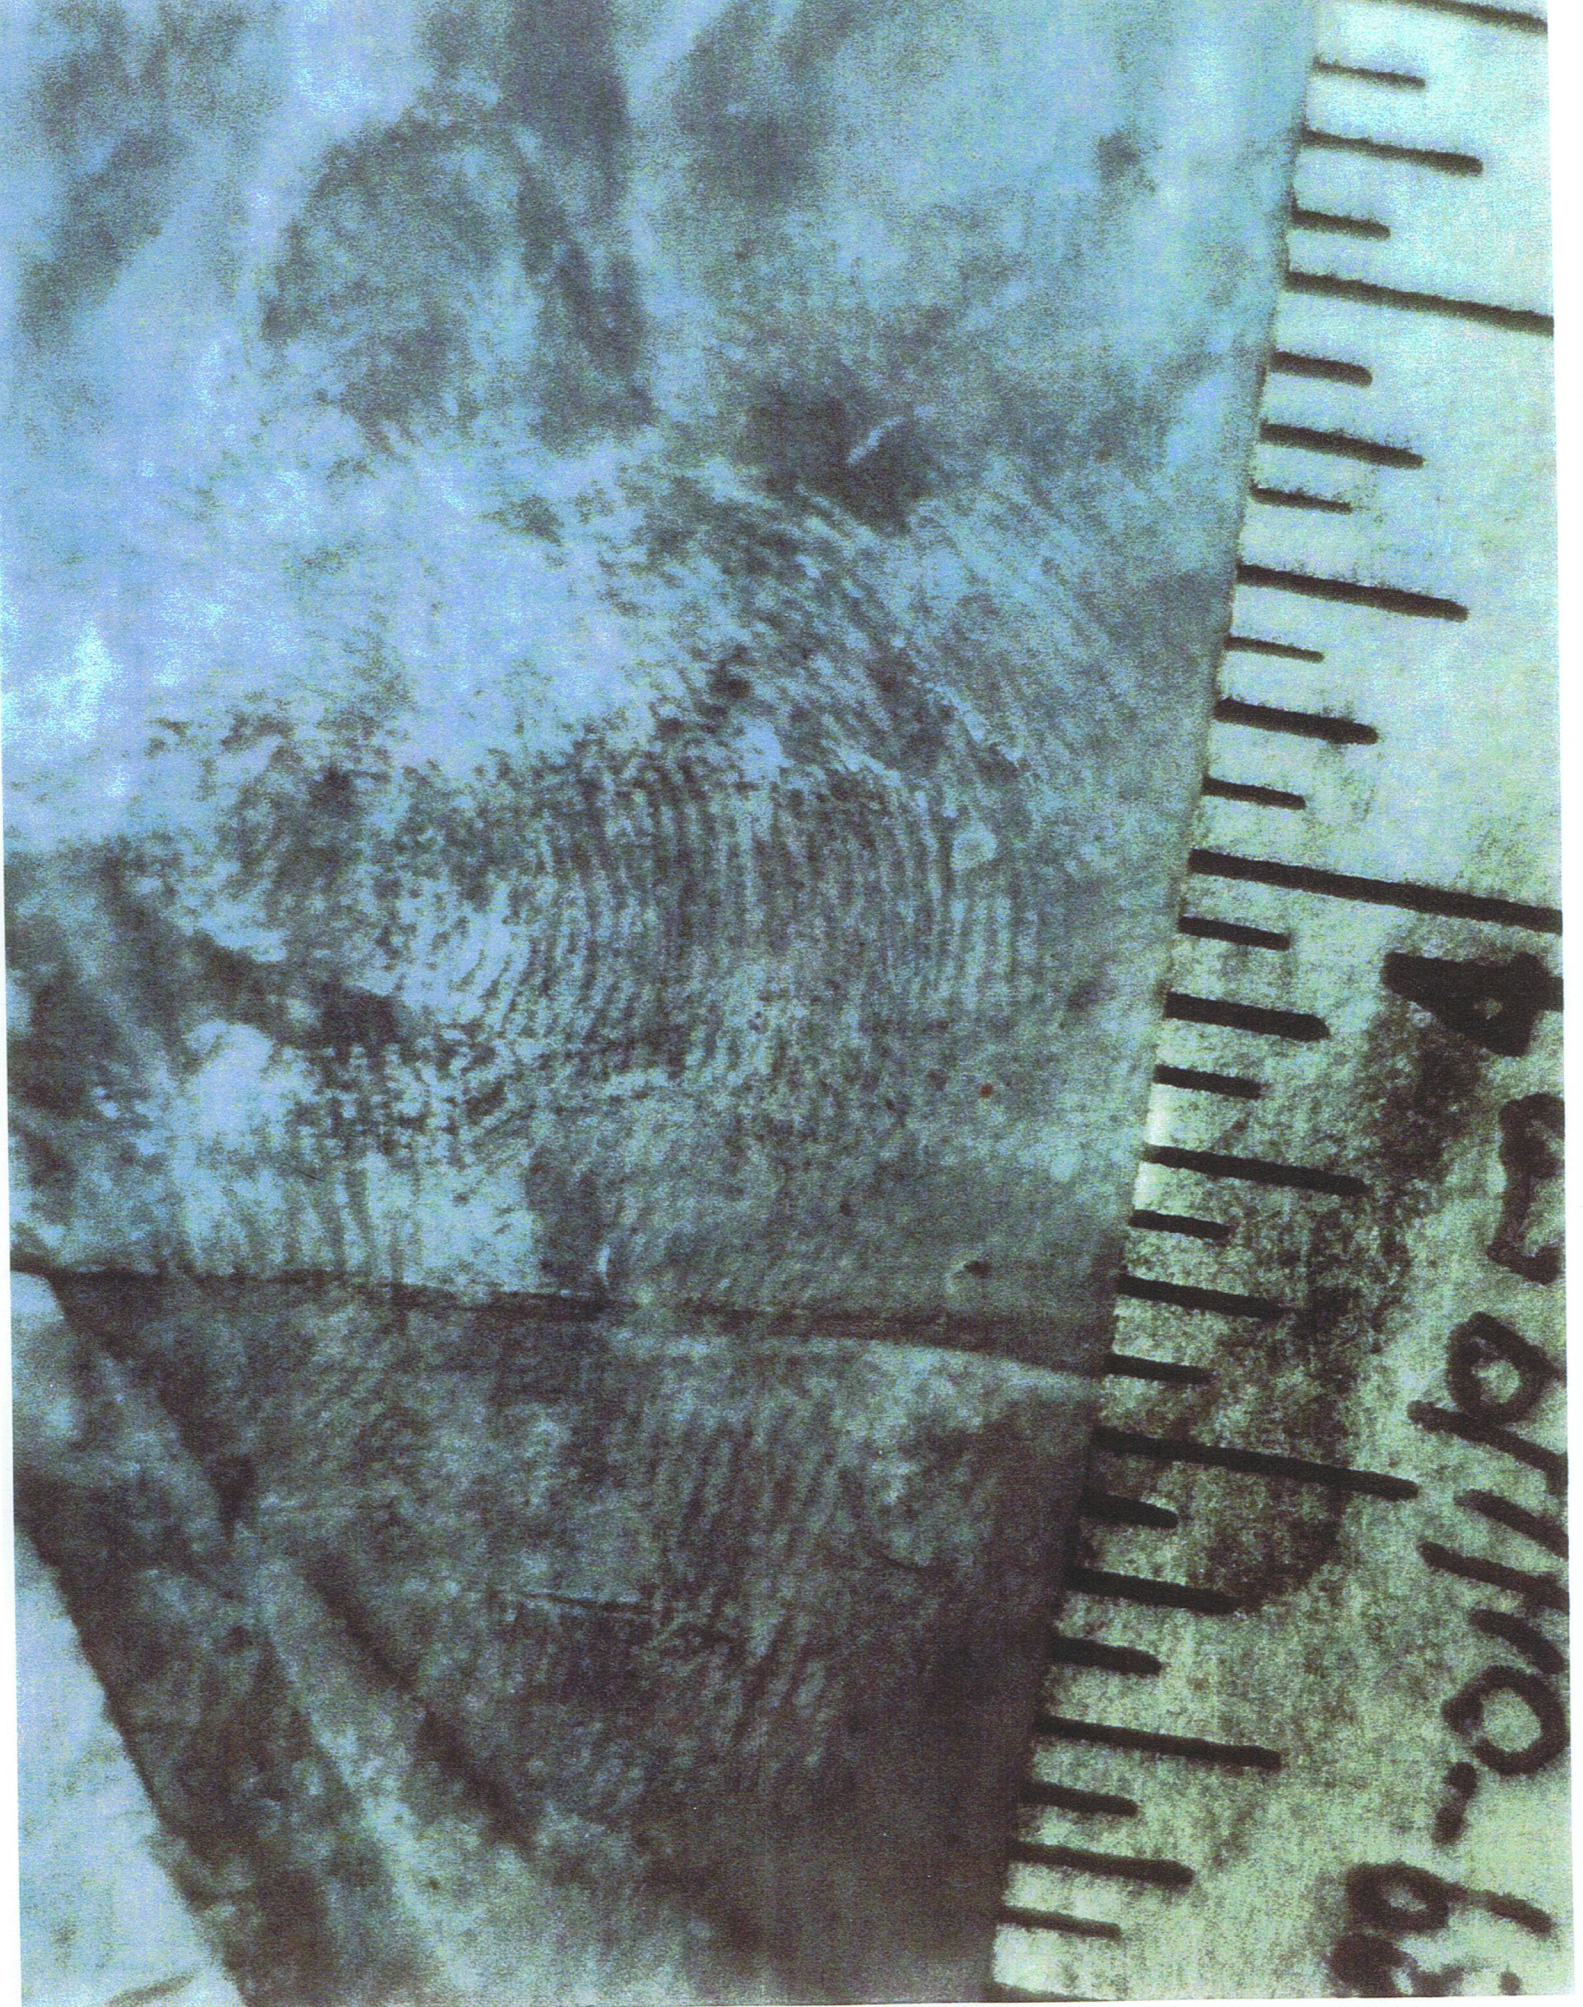

HDS

Budweiser

Ruler with markings and some illegible text.

Small white card with illegible text, possibly a label or note.

**BUSCH**  
Brew of Natural Ingredients  
Smooth, Refreshing Beer

12  
**BUSCH**  
Beer

**Budweiser**

**BIG RED**

**Coca-Cola**

**BUSCH**

**BUSCH**

**Old Dutch**  
Refined  
Cremier Tasting

2-200-577      807  
 89-044959  
 Contents of white plastic bag  
 found under body

Case # 3

89-0111959

A

A

100-69

4 01/19/57 3 01/19/57

Handwritten text on a red background, appearing as dark, illegible marks along the left edge. The text is arranged in a vertical column and is mostly obscured by the red color and the texture of the paper.