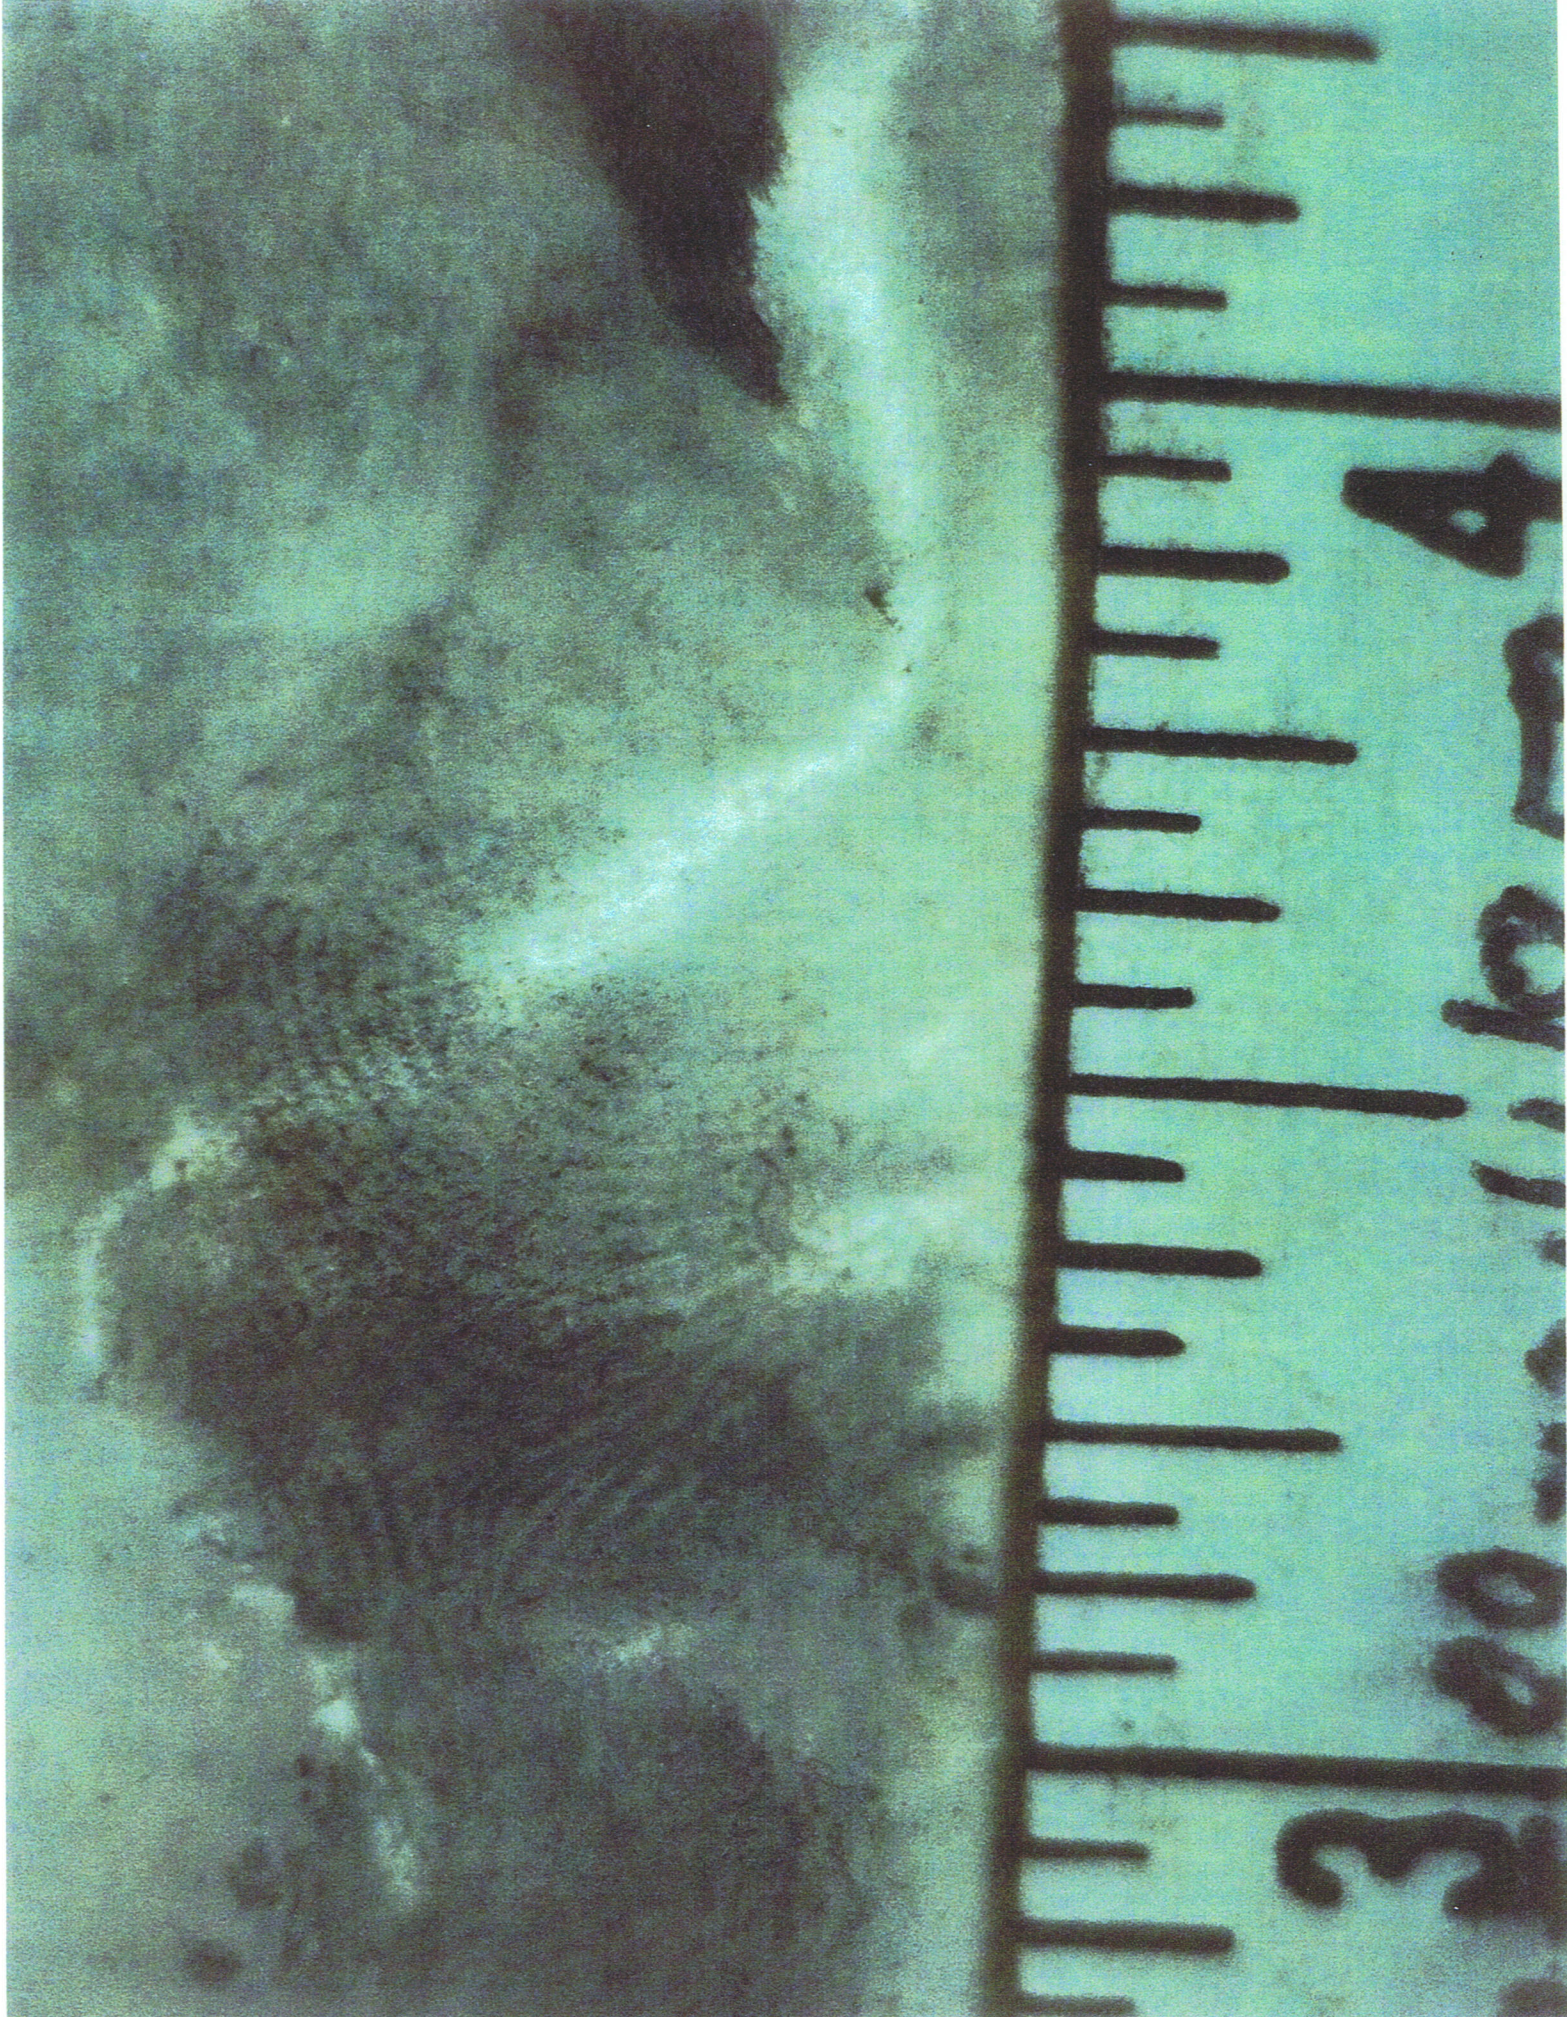

HDS

Budweiser

Ruler with markings and some illegible text.

Small white card with illegible text, possibly a label or note.

**BUSCH**  
Brew of Natural Ingredients  
Smooth, Refreshing Beer

12  
**BUSCH**  
Beer

**Budweiser**

**BIG RED**

**Coca-Cola**

**BUSCH**

**BUSCH**

**Old Dutch**  
Refined  
Cremier Tasting

2-200-577      807  
 89-044959  
 Contents of white plastic bag  
 found under body

Case # 3

89-0111959

A

A

100-69

4 01/19/57 3 01/19/57

Handwritten text on a red background, appearing as dark, illegible marks along the left edge. The text is arranged in a vertical column and is mostly obscured by the red color and the texture of the paper.