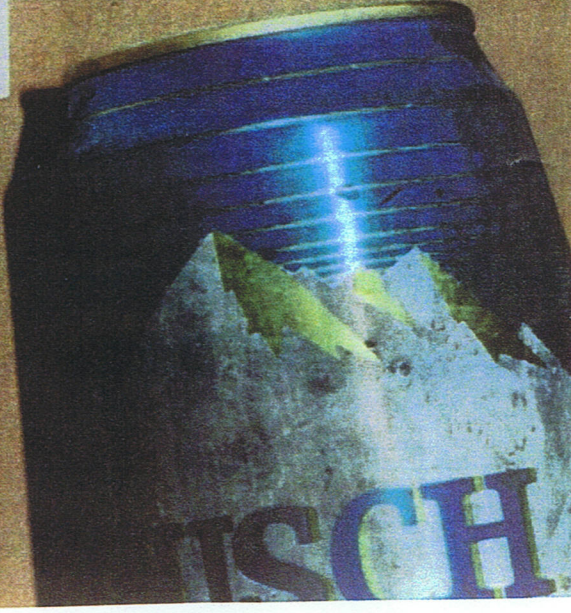

HDS

Budweiser

Ruler with markings and some illegible text.

Small white card with illegible text, possibly a label or note.

**BUSCH**  
Brew of Natural Ingredients  
Smooth, Refreshing Beer

12  
**BUSCH**  
Beer

**Budweiser**

**BIG RED**

**Coca-Cola**

**BUSCH**

**BUSCH**

**Old Dutch**  
Refined  
Cremier Tasting

2-200-577      807  
 89-044959  
 Contents of white plastic bag  
 found under body

Case # 3

89-0111959

A

A

100-69

4 01/19/57 3 01/19/57

Handwritten text on a red background, appearing as dark, illegible marks along the left edge. The text is arranged in a vertical column and is mostly obscured by the red color and the texture of the paper.