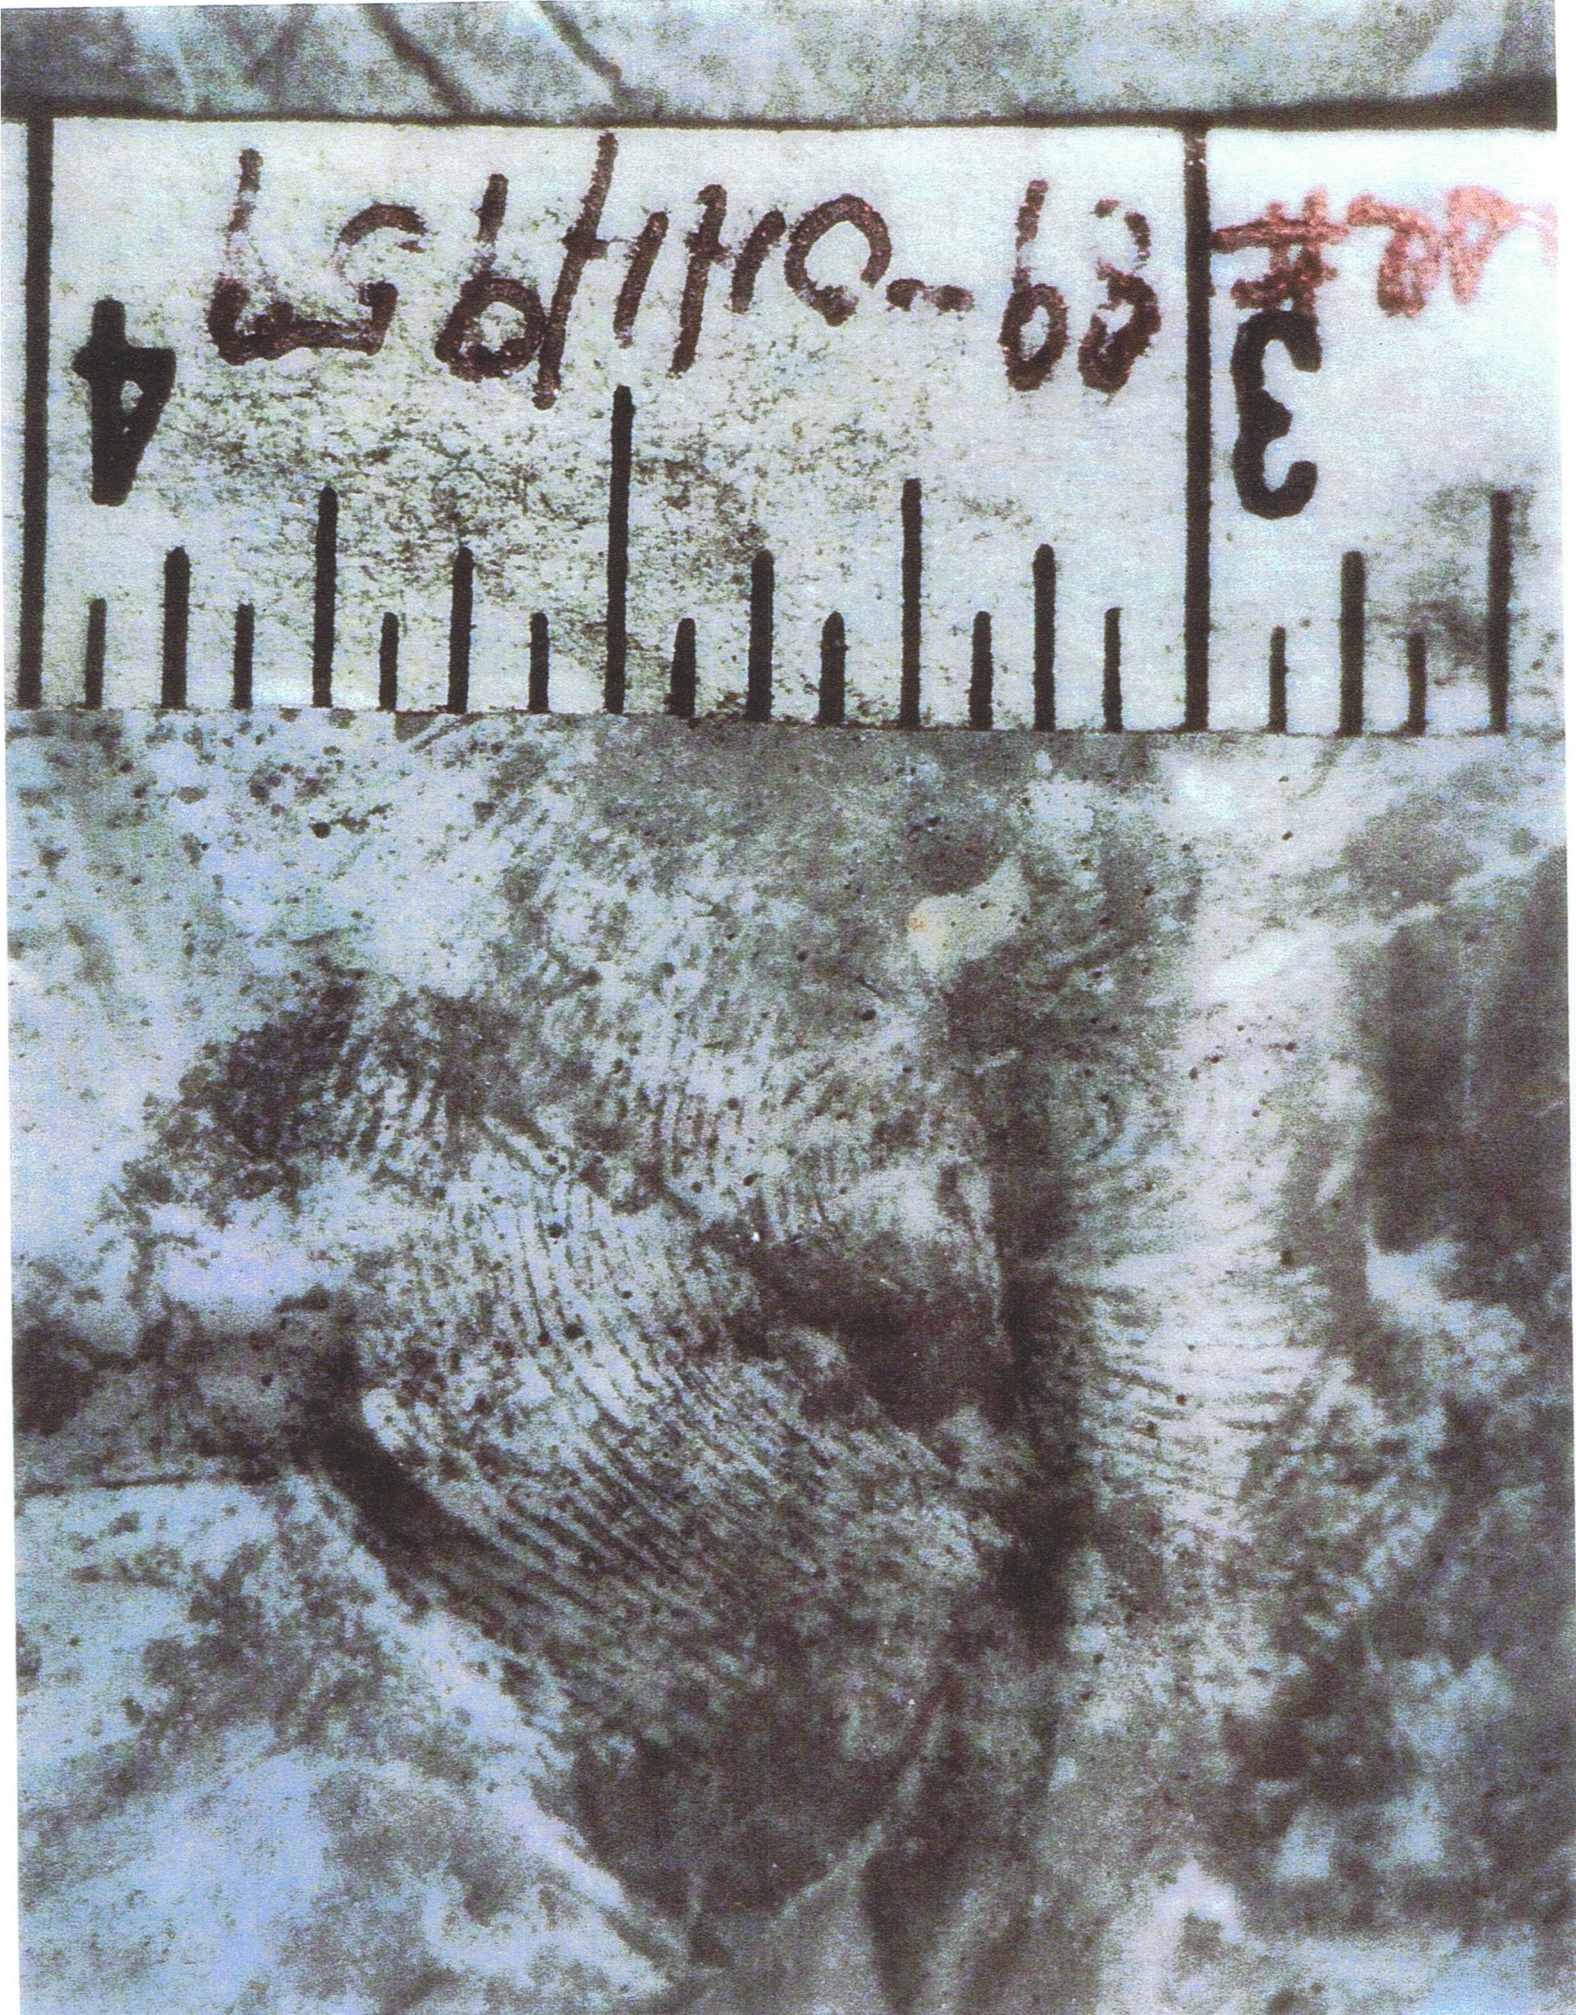

HDS

Budweiser

Ruler with markings and some illegible text.

Small white card with illegible text, possibly a label or note.

**BUSCH**  
Brew of Natural Ingredients  
Smooth, Refreshing Beer

12  
**BUSCH**  
Beer

**Budweiser**

**BIG RED**

**Coca-Cola**

**BUSCH**

**BUSCH**

**Old Dutch**  
Refined  
Cremier Tasting

2-200-577      807  
 89-044959  
 Contents of white plastic bag  
 found under body

Case # 3

89-0111959

A

A

100-69

4 01/19/57 3 01/19/57

Handwritten text on a red background, appearing as dark, illegible marks along the left edge. The text is arranged in a vertical column and is mostly obscured by the red color and the texture of the paper.